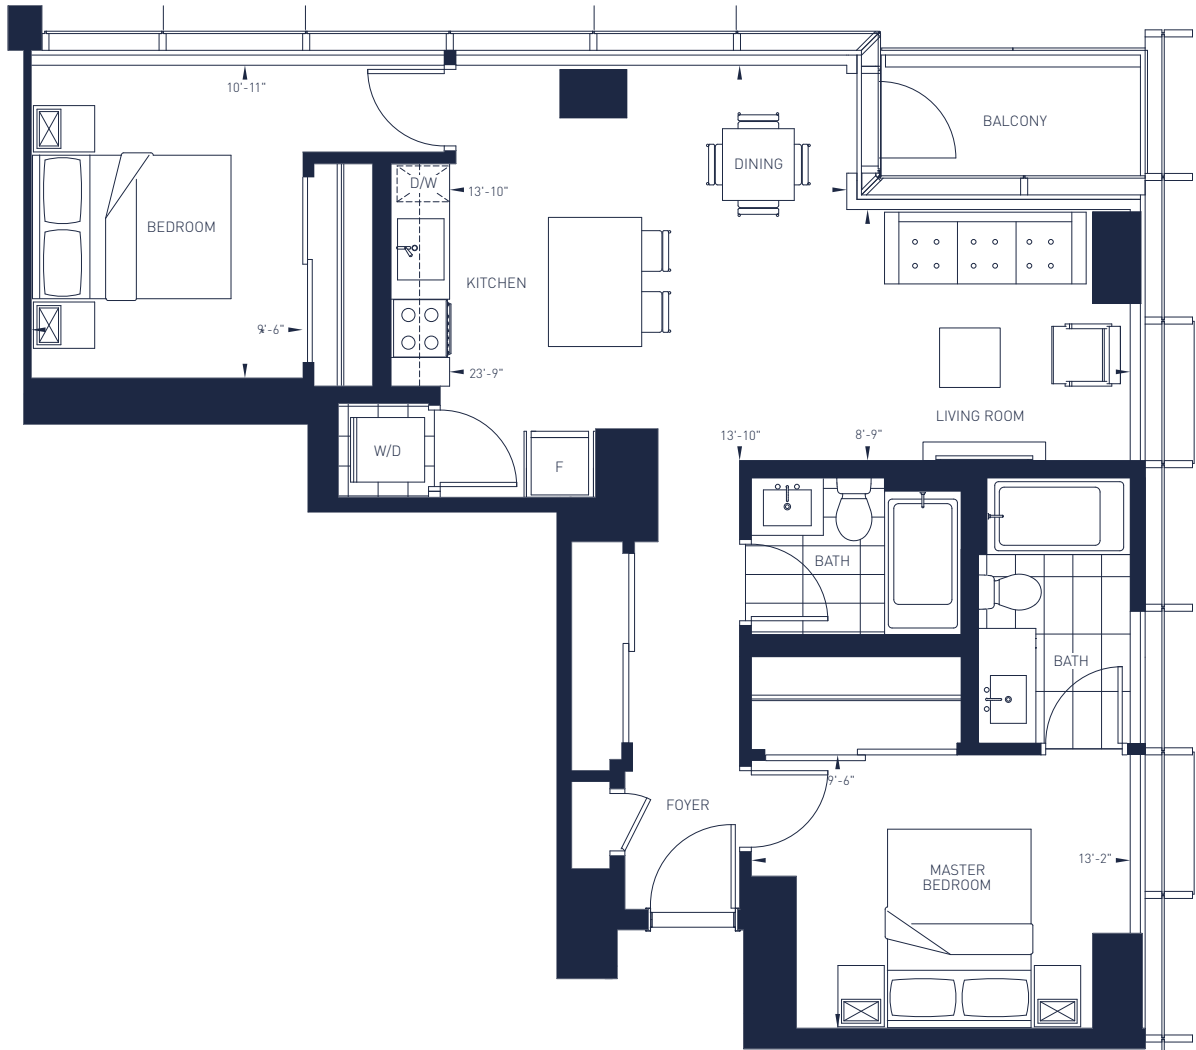

SKY RESIDENCES

AT ICE DISTRICT

A

2 BEDROOMS 2 BATHROOMS

Interior: 920 sq. ft. Balcony: 40 sq. ft.

LEVEL 43-59

LEVEL 60-66

ICE DISTRICT PROPERTIES

KATZGROUP REAL ESTATE

oe one properties

All dimensions, layouts, and finishes are approximate and subject to normal construction variances and change without notice. Furniture is displayed for illustration purposes only and does not necessarily reflect the electrical plan for the suite. Suites are sold unfurnished. E.&O.E. January 2020.