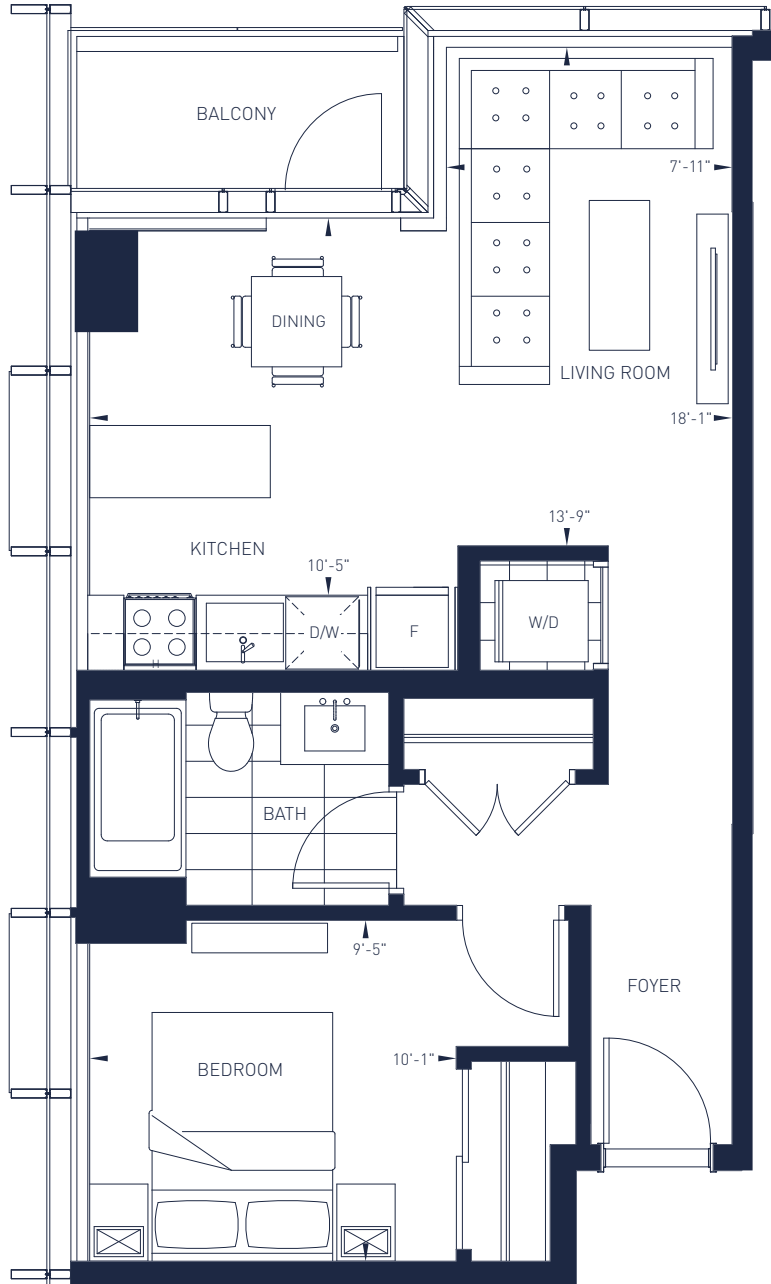

SKY RESIDENCES
AT ICE DISTRICT

B

1 BEDROOM
1 BATHROOM

Interior: 628 sq. ft. Balcony: 40 sq. ft.

LEVEL 43-59

LEVEL 60-66