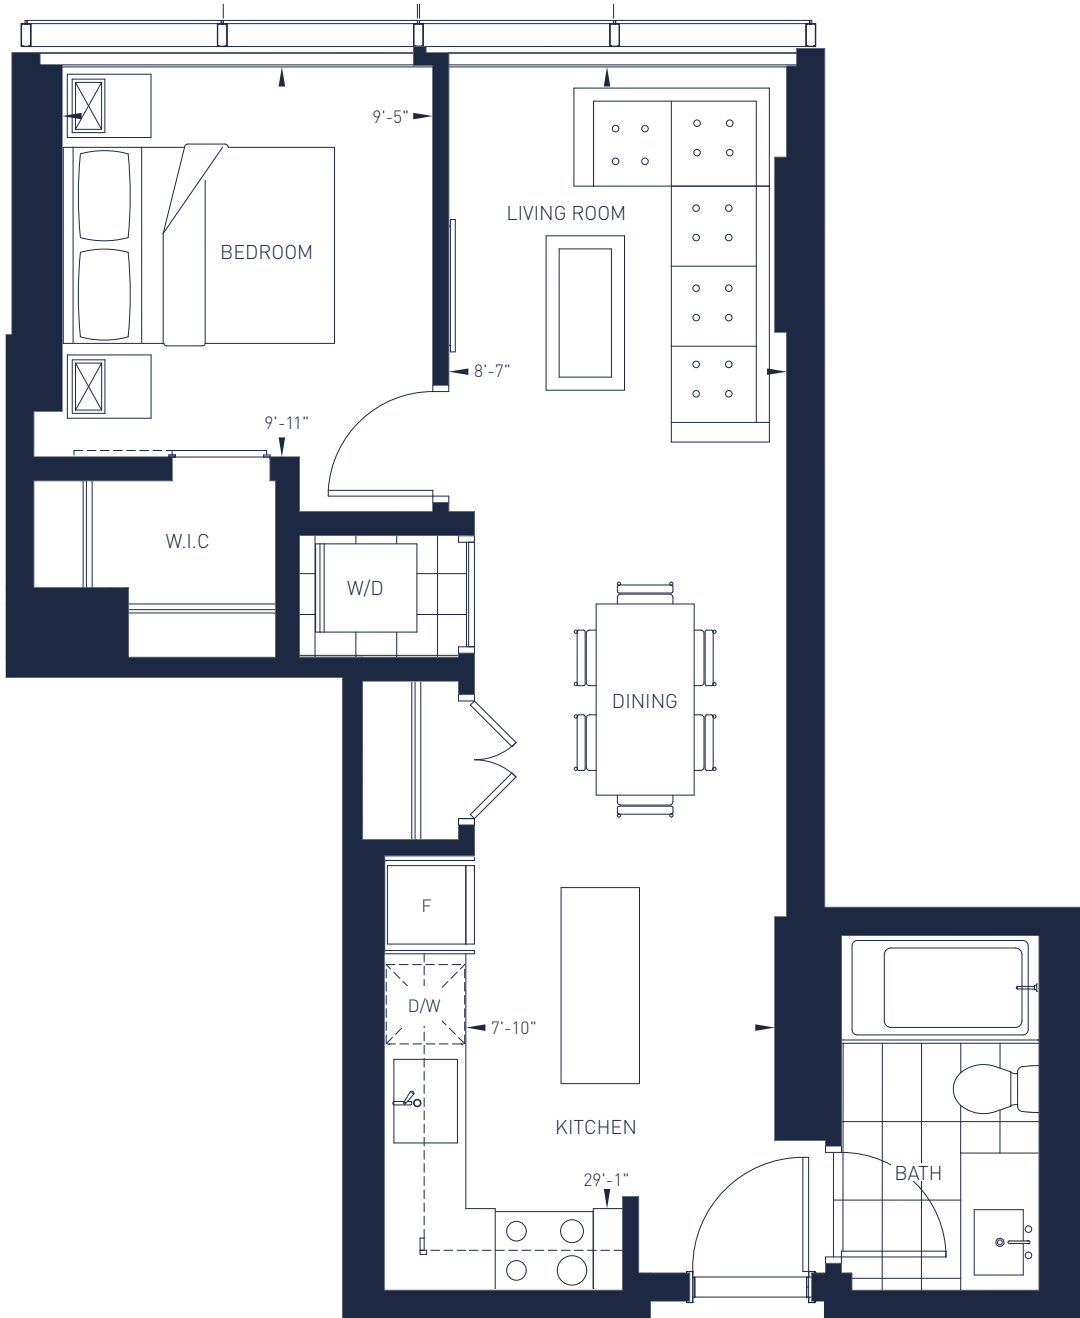

SKY RESIDENCES  
AT ICE DISTRICT

F

1 BEDROOM  
1 BATHROOM

Interior: 572 sq. ft.

LEVEL 43-59

LEVEL 60-66