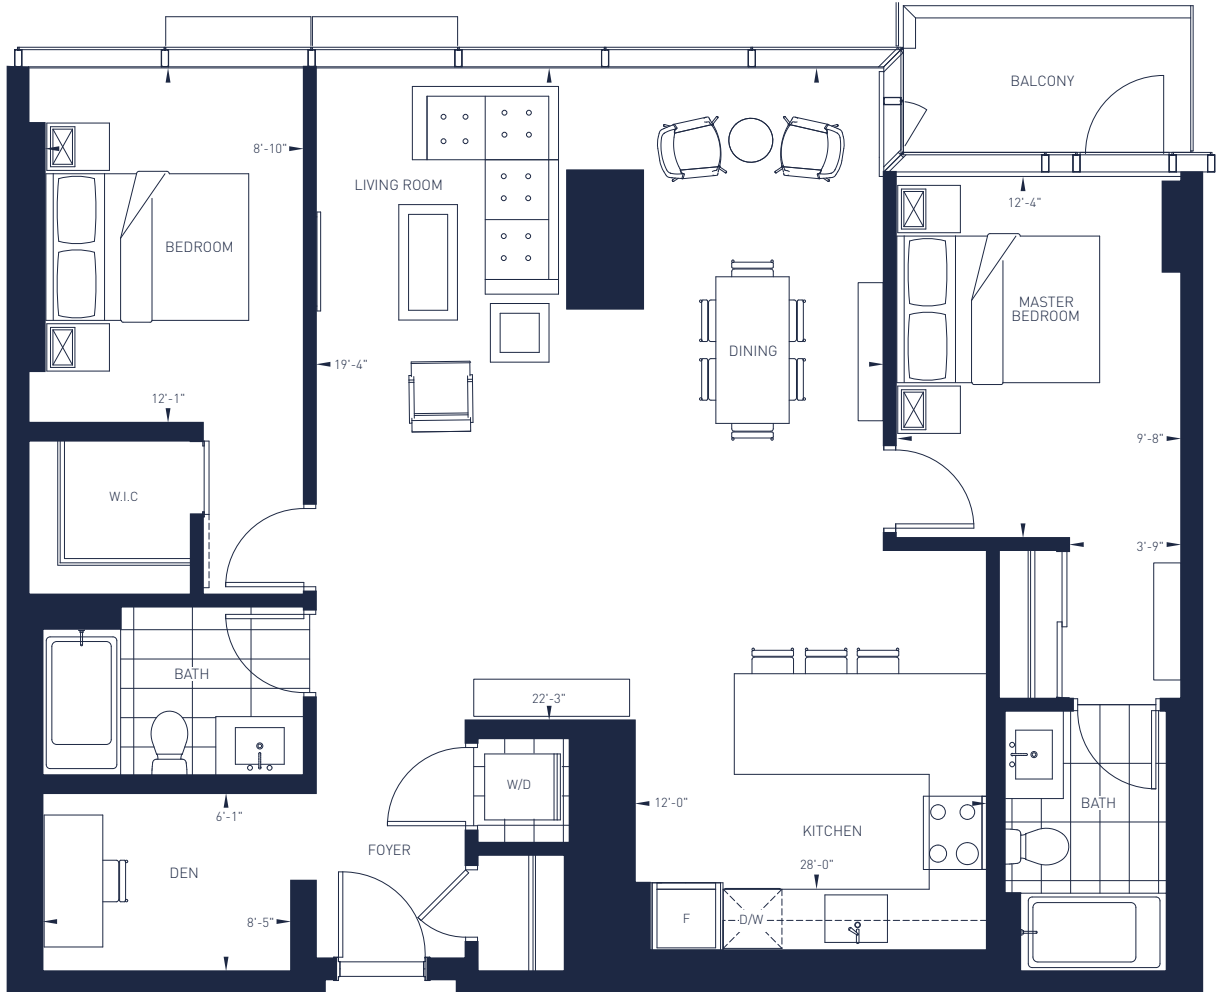

SKY RESIDENCES
AT ICE DISTRICT

J

2 BEDROOMS + DEN
2 BATHROOMS

Interior: 1,221 sq. ft. Balcony: 50 sq. ft.

LEVEL 60-66

All dimensions, layouts, and finishes are approximate and subject to normal construction variances and change without notice. Furniture is displayed for illustration purposes only and does not necessarily reflect the electrical plan for the suite. Suites are sold unfurnished. E.&O.E. January 2020.